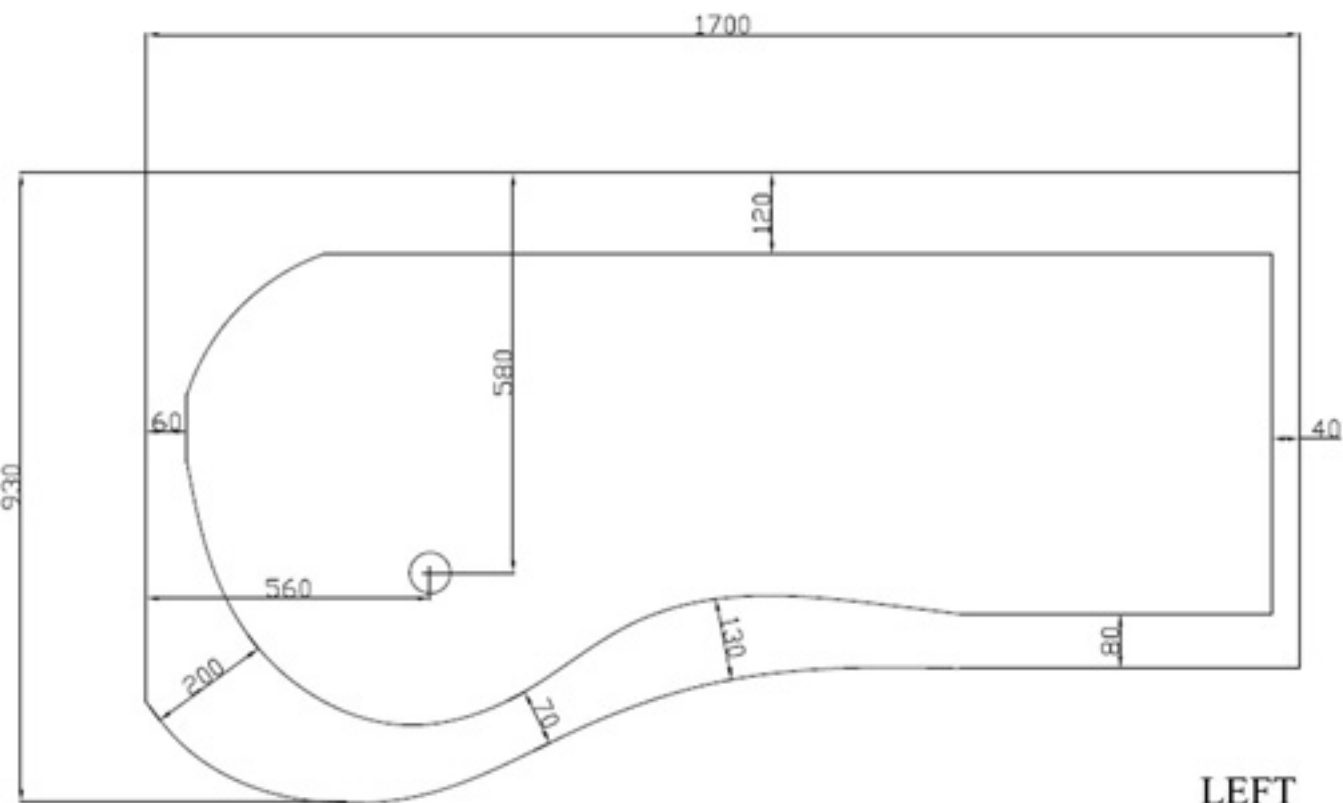

# P-shape Bathtub (Left)

Size: 1700x930x590mm

LEFT