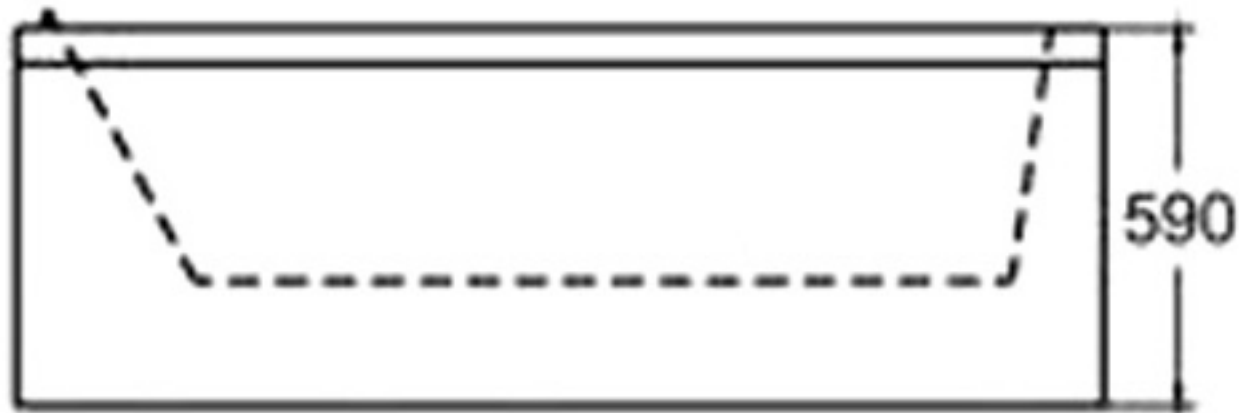

# P-shape Bathtub (Left)

Size: 1700x930x590mm

LEFT